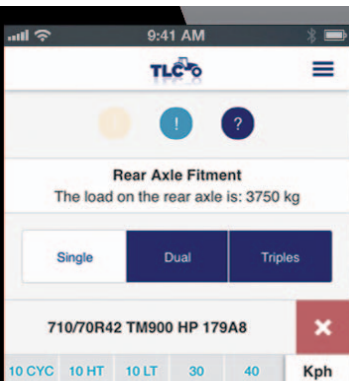

Load Calculator. Boost your productivity.

Download the new Trelleborg free App to boost the productivity of your business.

Or visit www.trelleborg.com/wheelsystems/apps